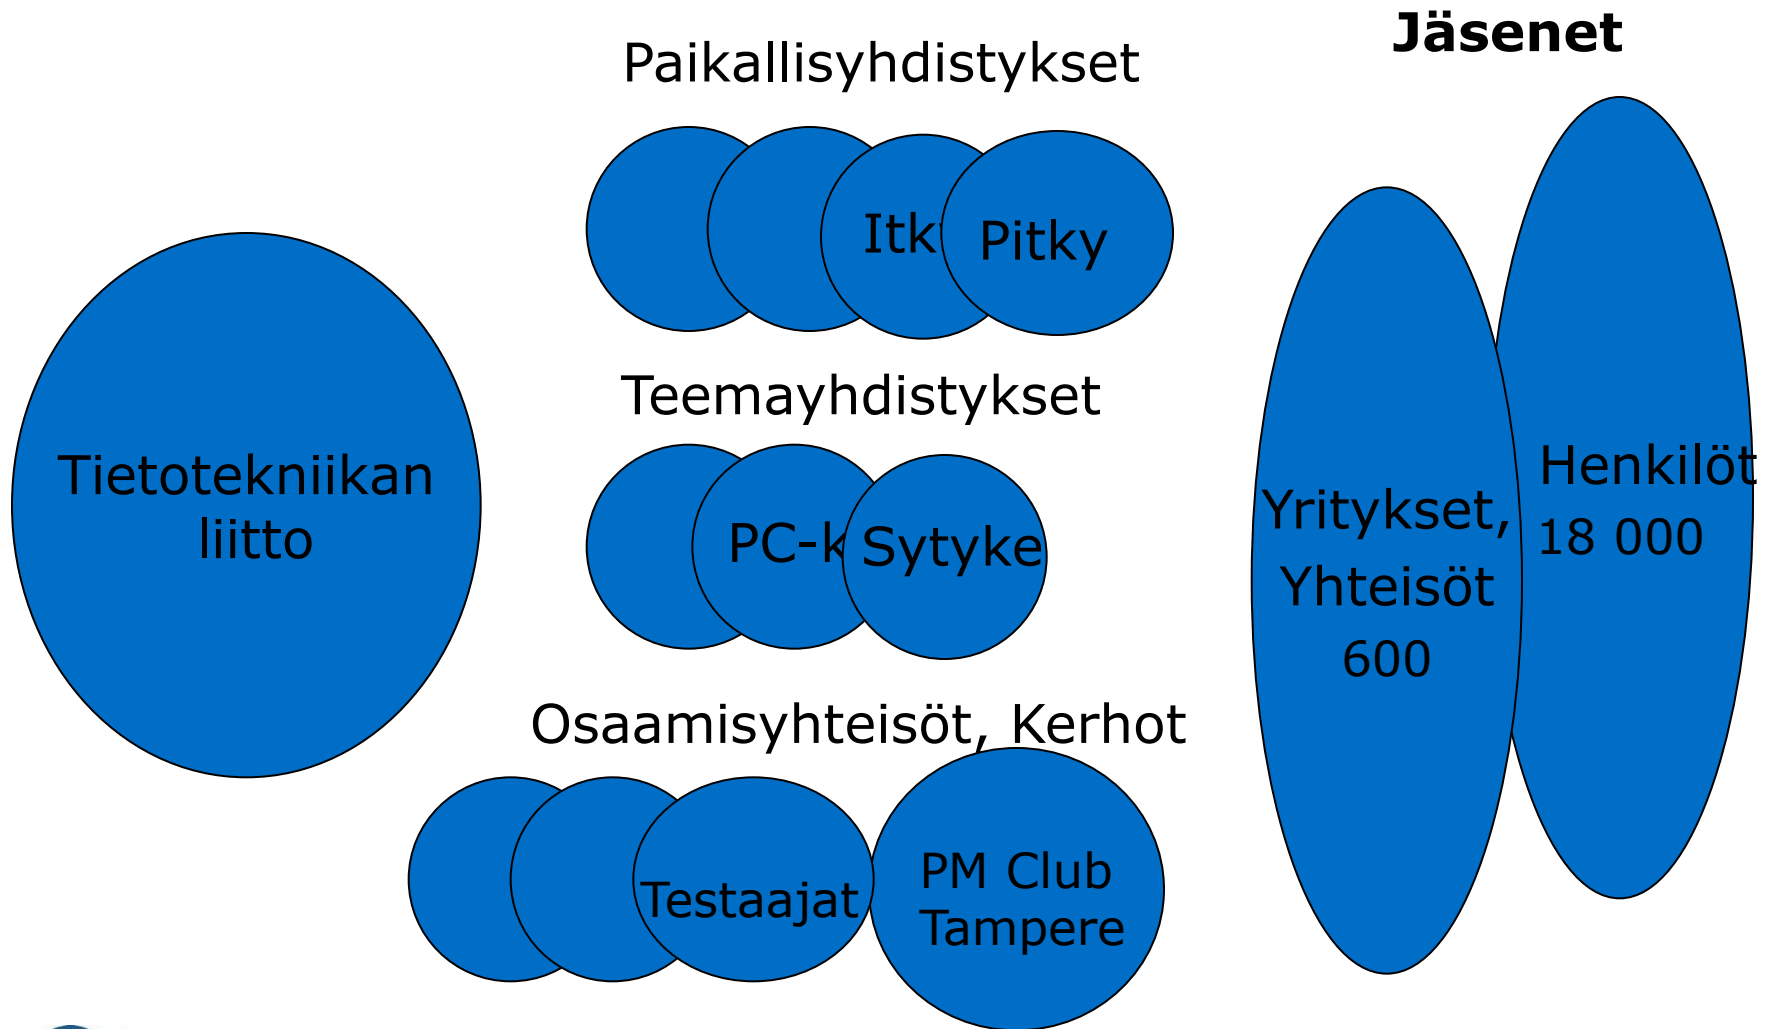

Toiminnan rakenne

How the system works

Numeroita - Some Pitky numbers

- Founded 1966
- Members about 1000 , 25 company members
- Annual budget about 20.000 €
- **About 20 happenings every year**
 - Education, discussions,, discourses, excursions, freetime, get together
- In co-operation with partners:
 - *Current events (with snacks;-)*
 - *The days for Object Oriented Programming*
 - *Project Management day*
 - *Security day*
 - *Mobile day(s)*
 - *Testing Day(s)*